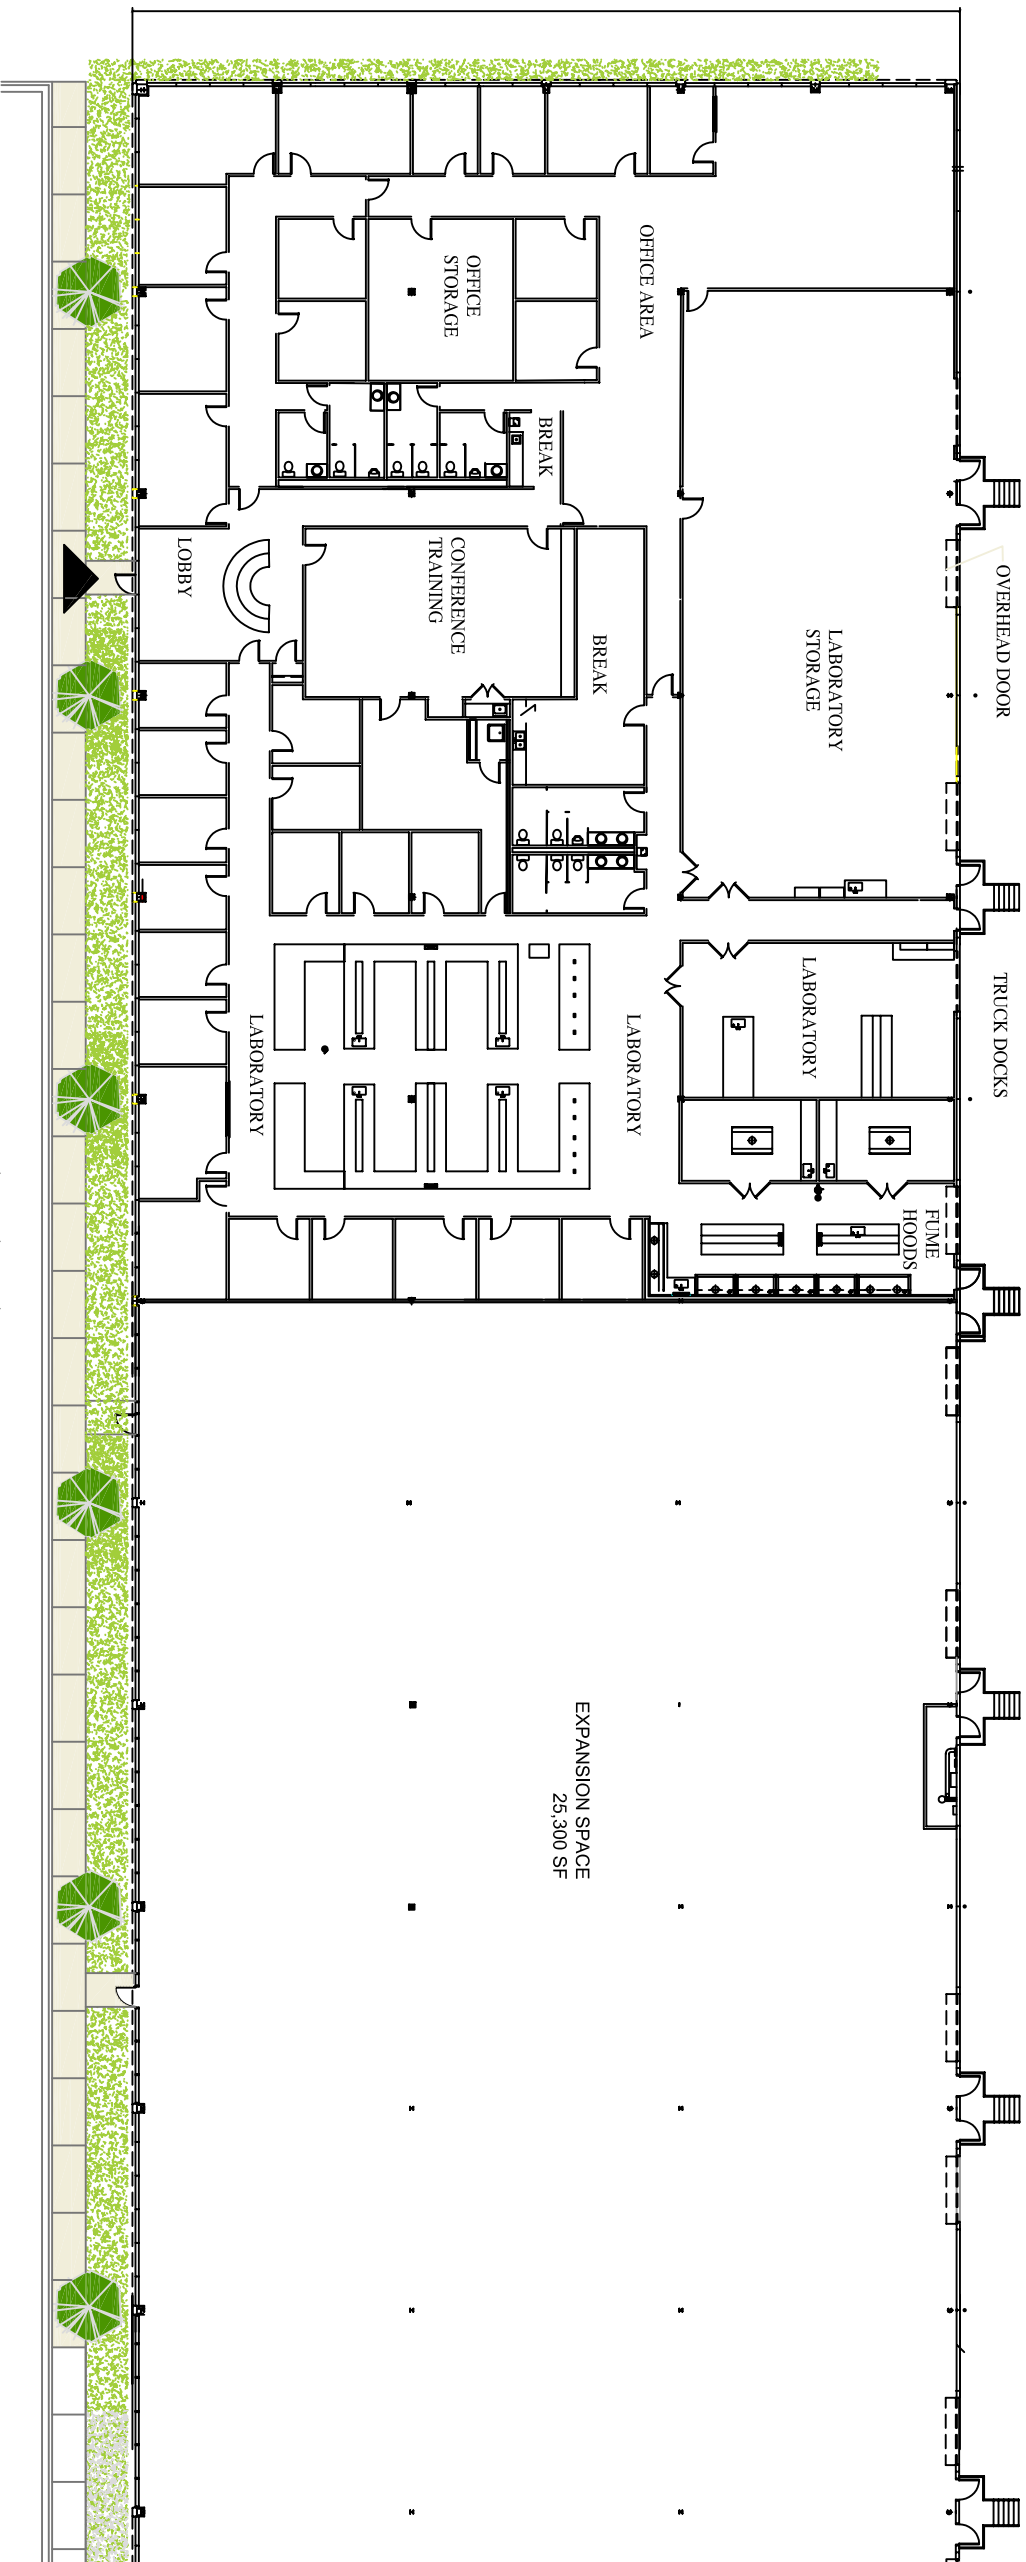

123'-0" [37.49m]

110 CORPORATE DRIVE - SPARTANBURG, SC  
23,000 SF

PARKING

**CORPORATE CENTER**

100 CORPORATE DRIVE  
SPARTANBURG, SC 29303  
WWW.CORPCTR185.COM

SUITE L-2  
864.599.9900

110 CORPORATE DRIVE FRONT ELEVATION